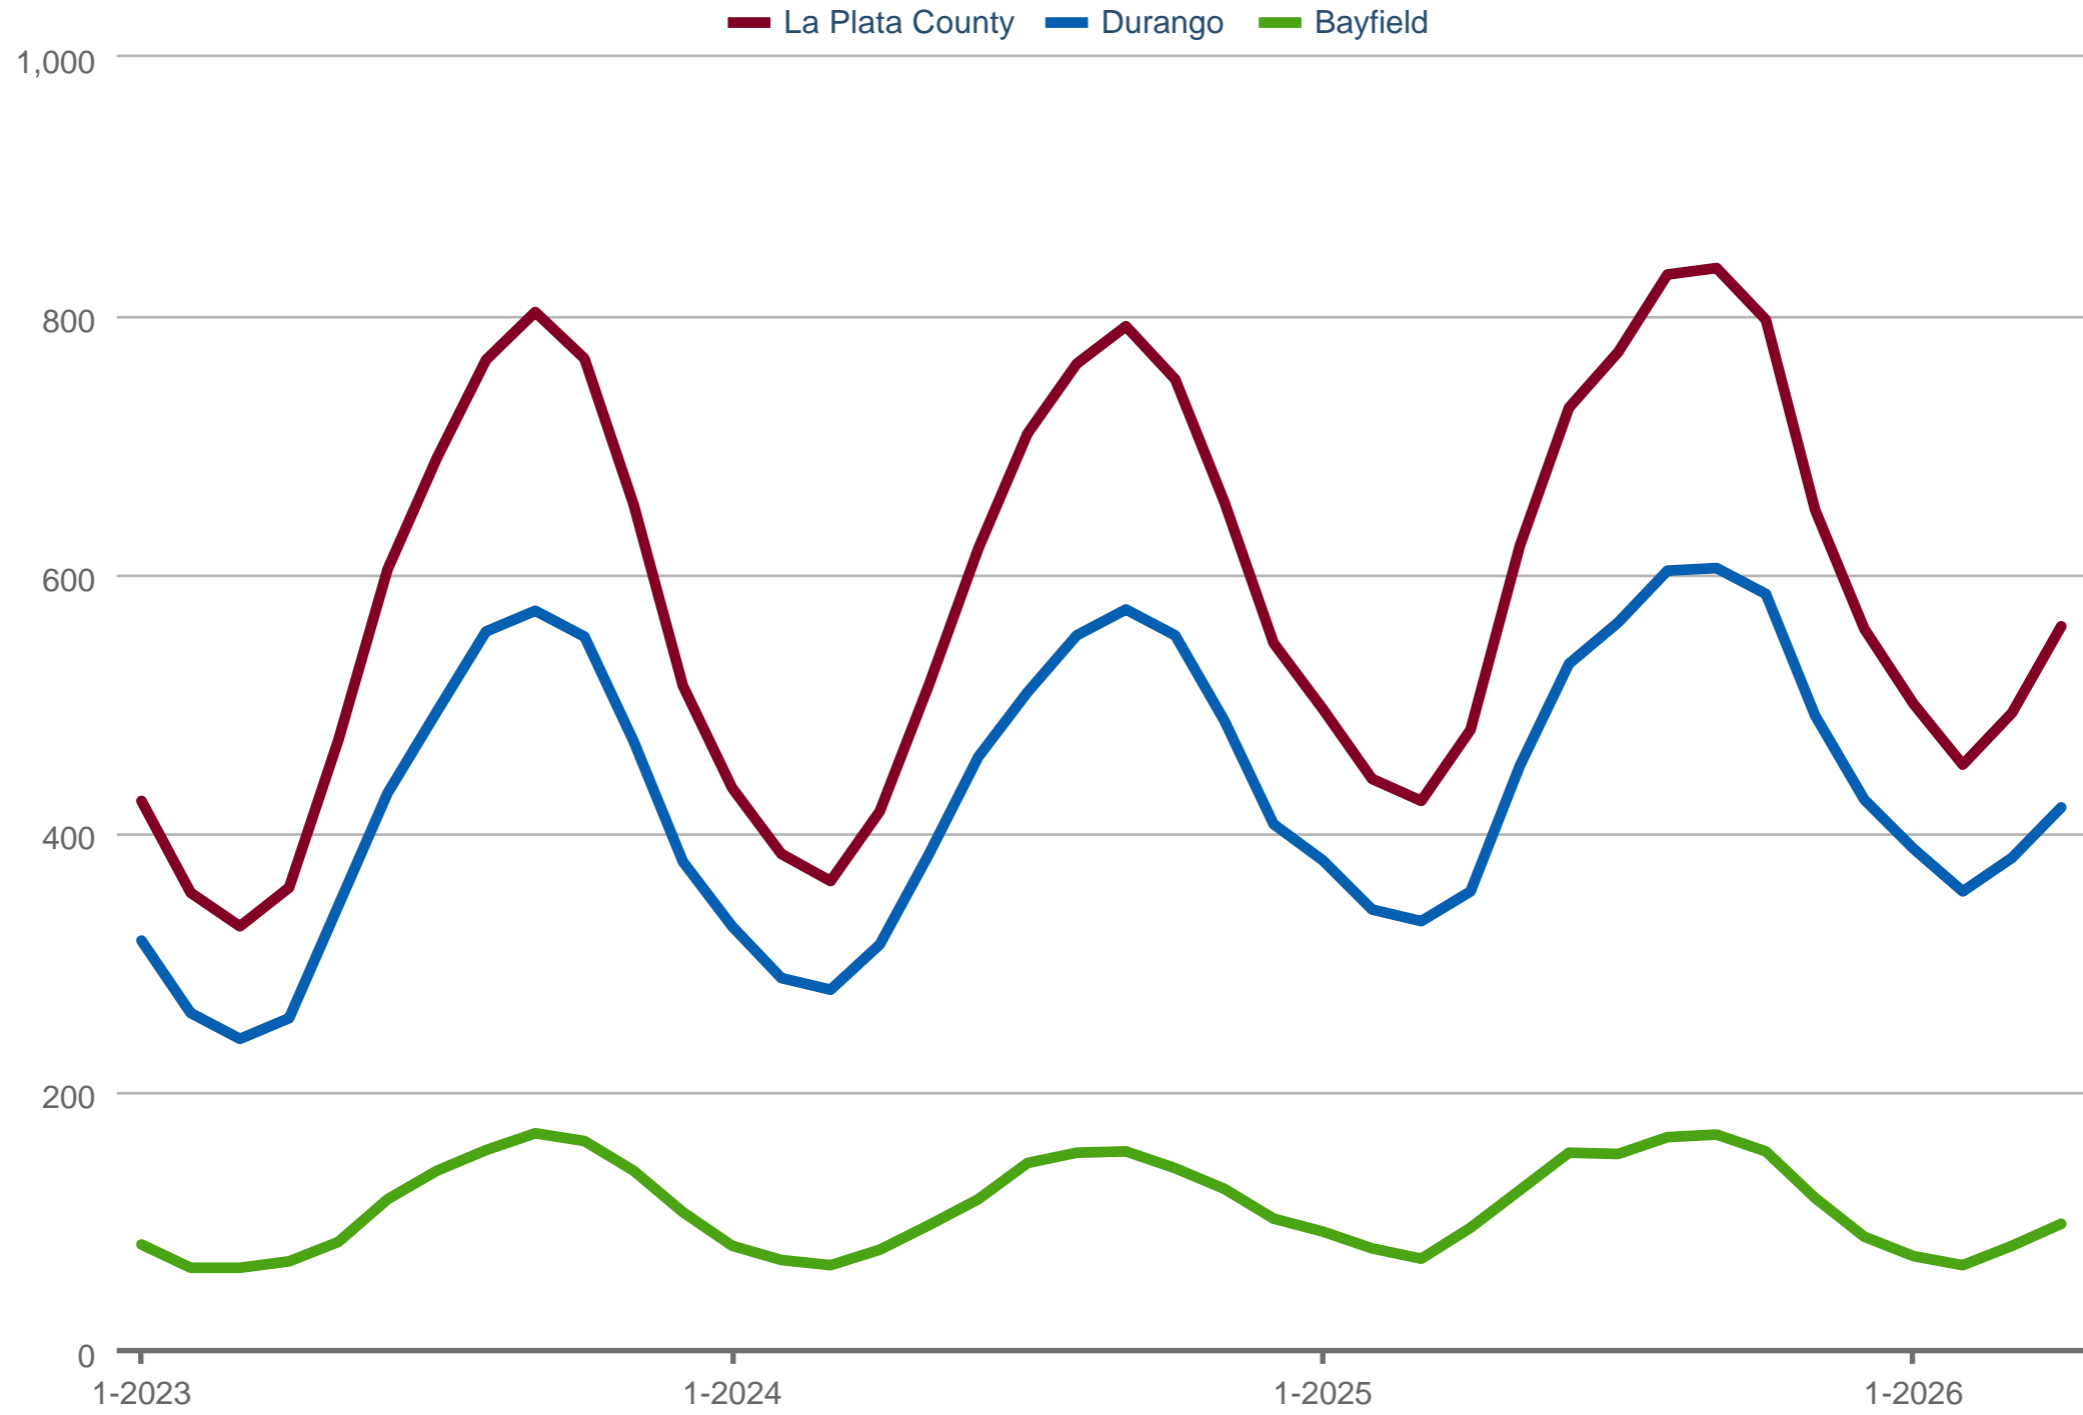

### New Listings

La Plata County & Durango & Bayfield

Each data point is six months of activity. Data is from May 29, 2026.