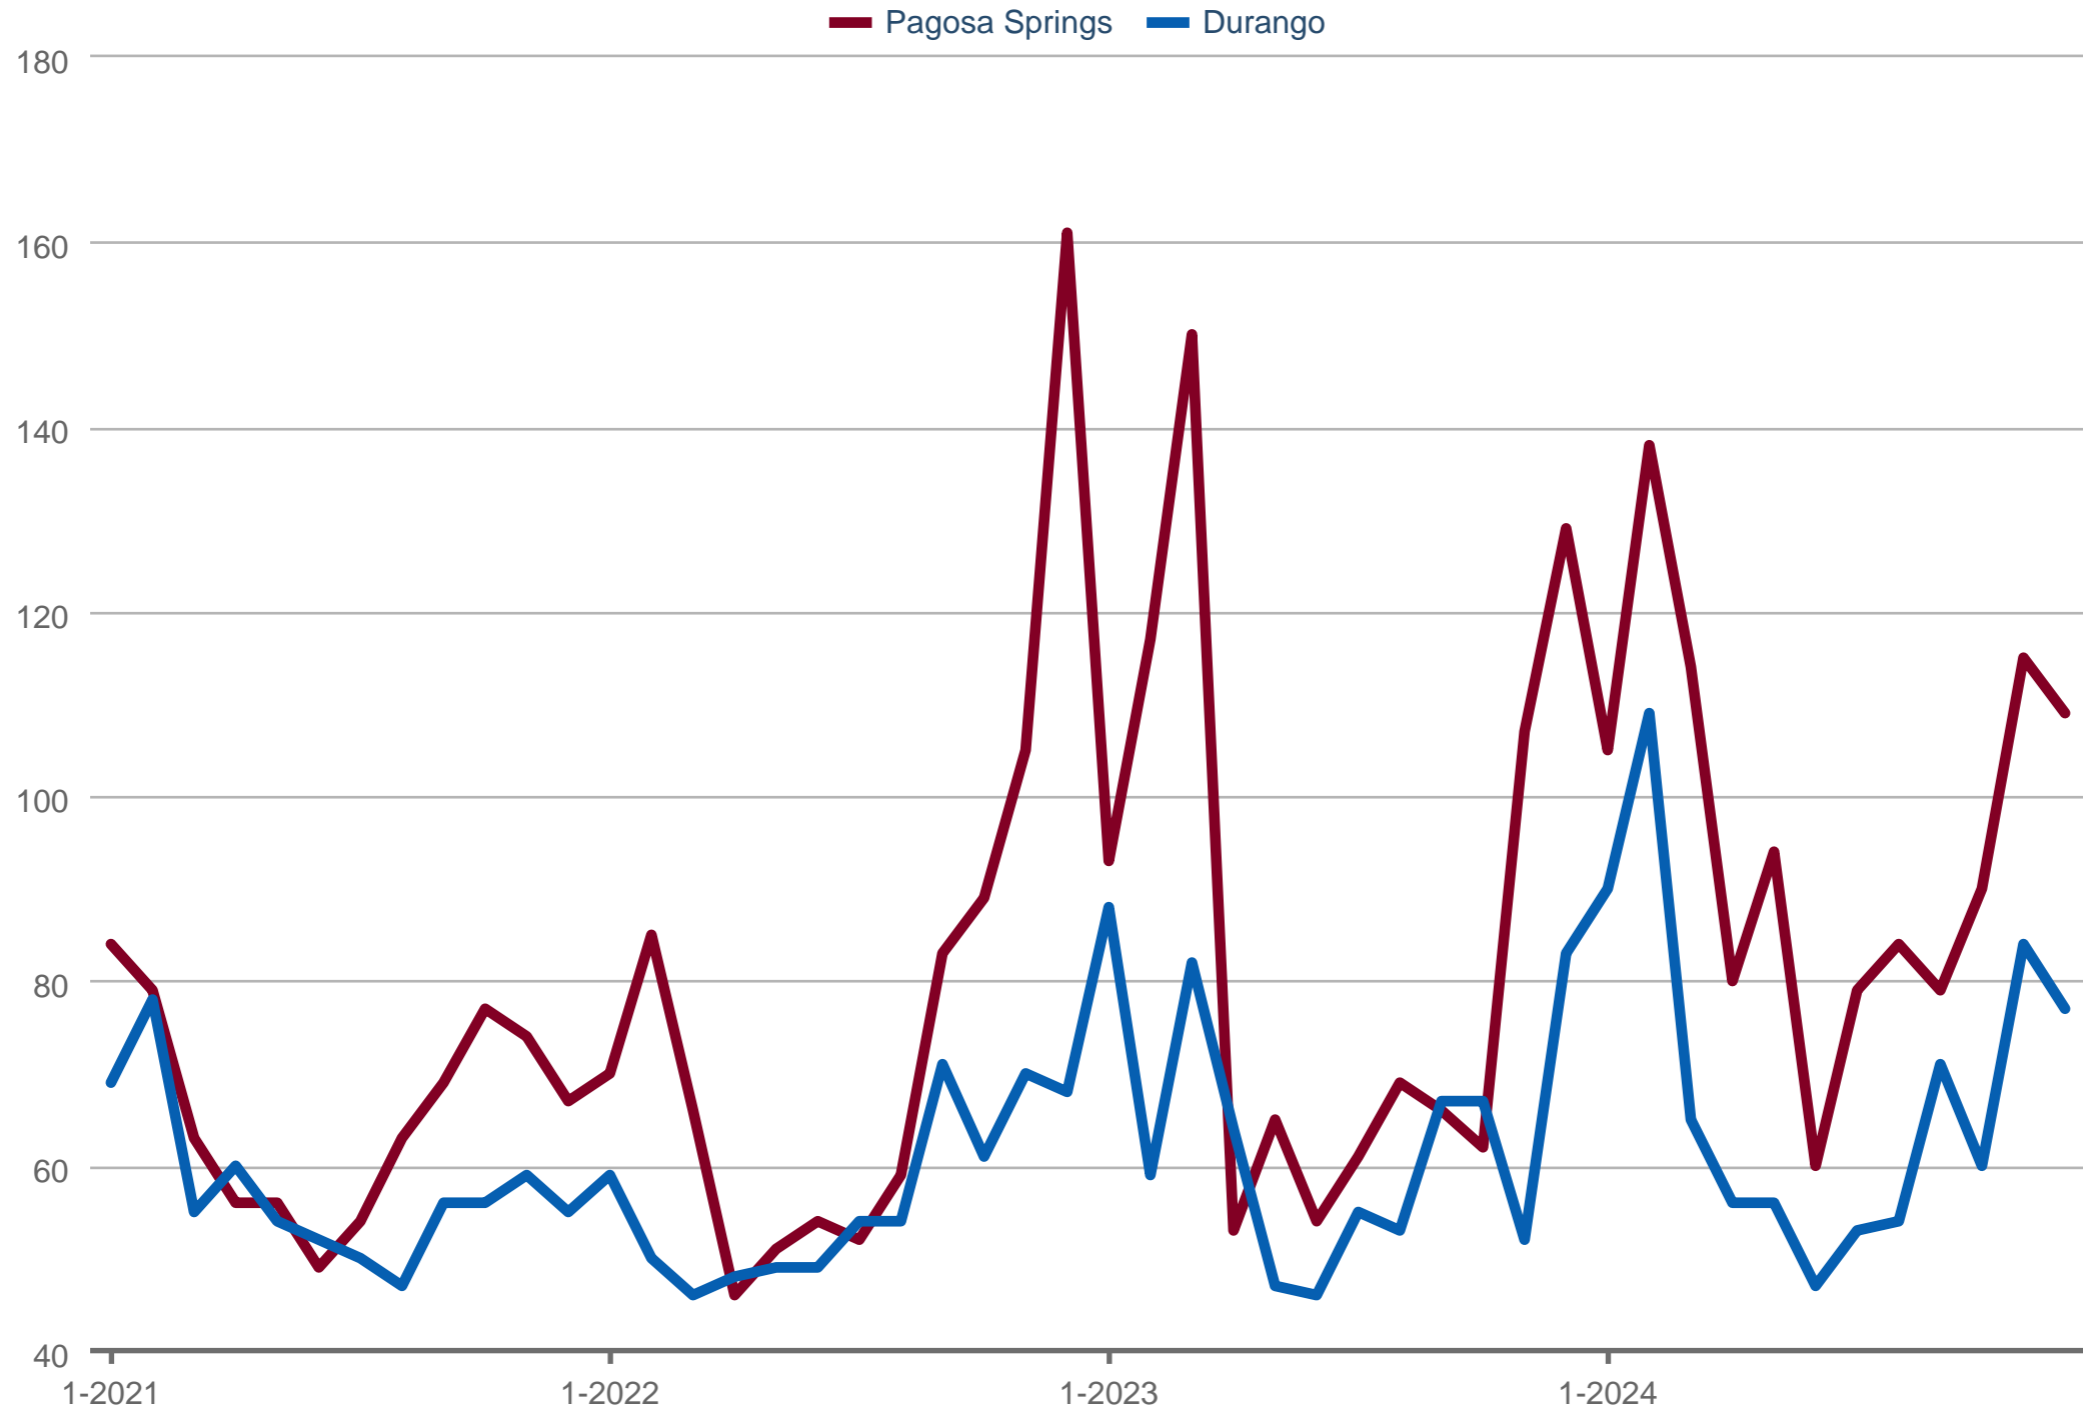

Median Days on Market

Pagosa Springs & Durango

Each data point is one month of activity. Data is from January 28, 2025.