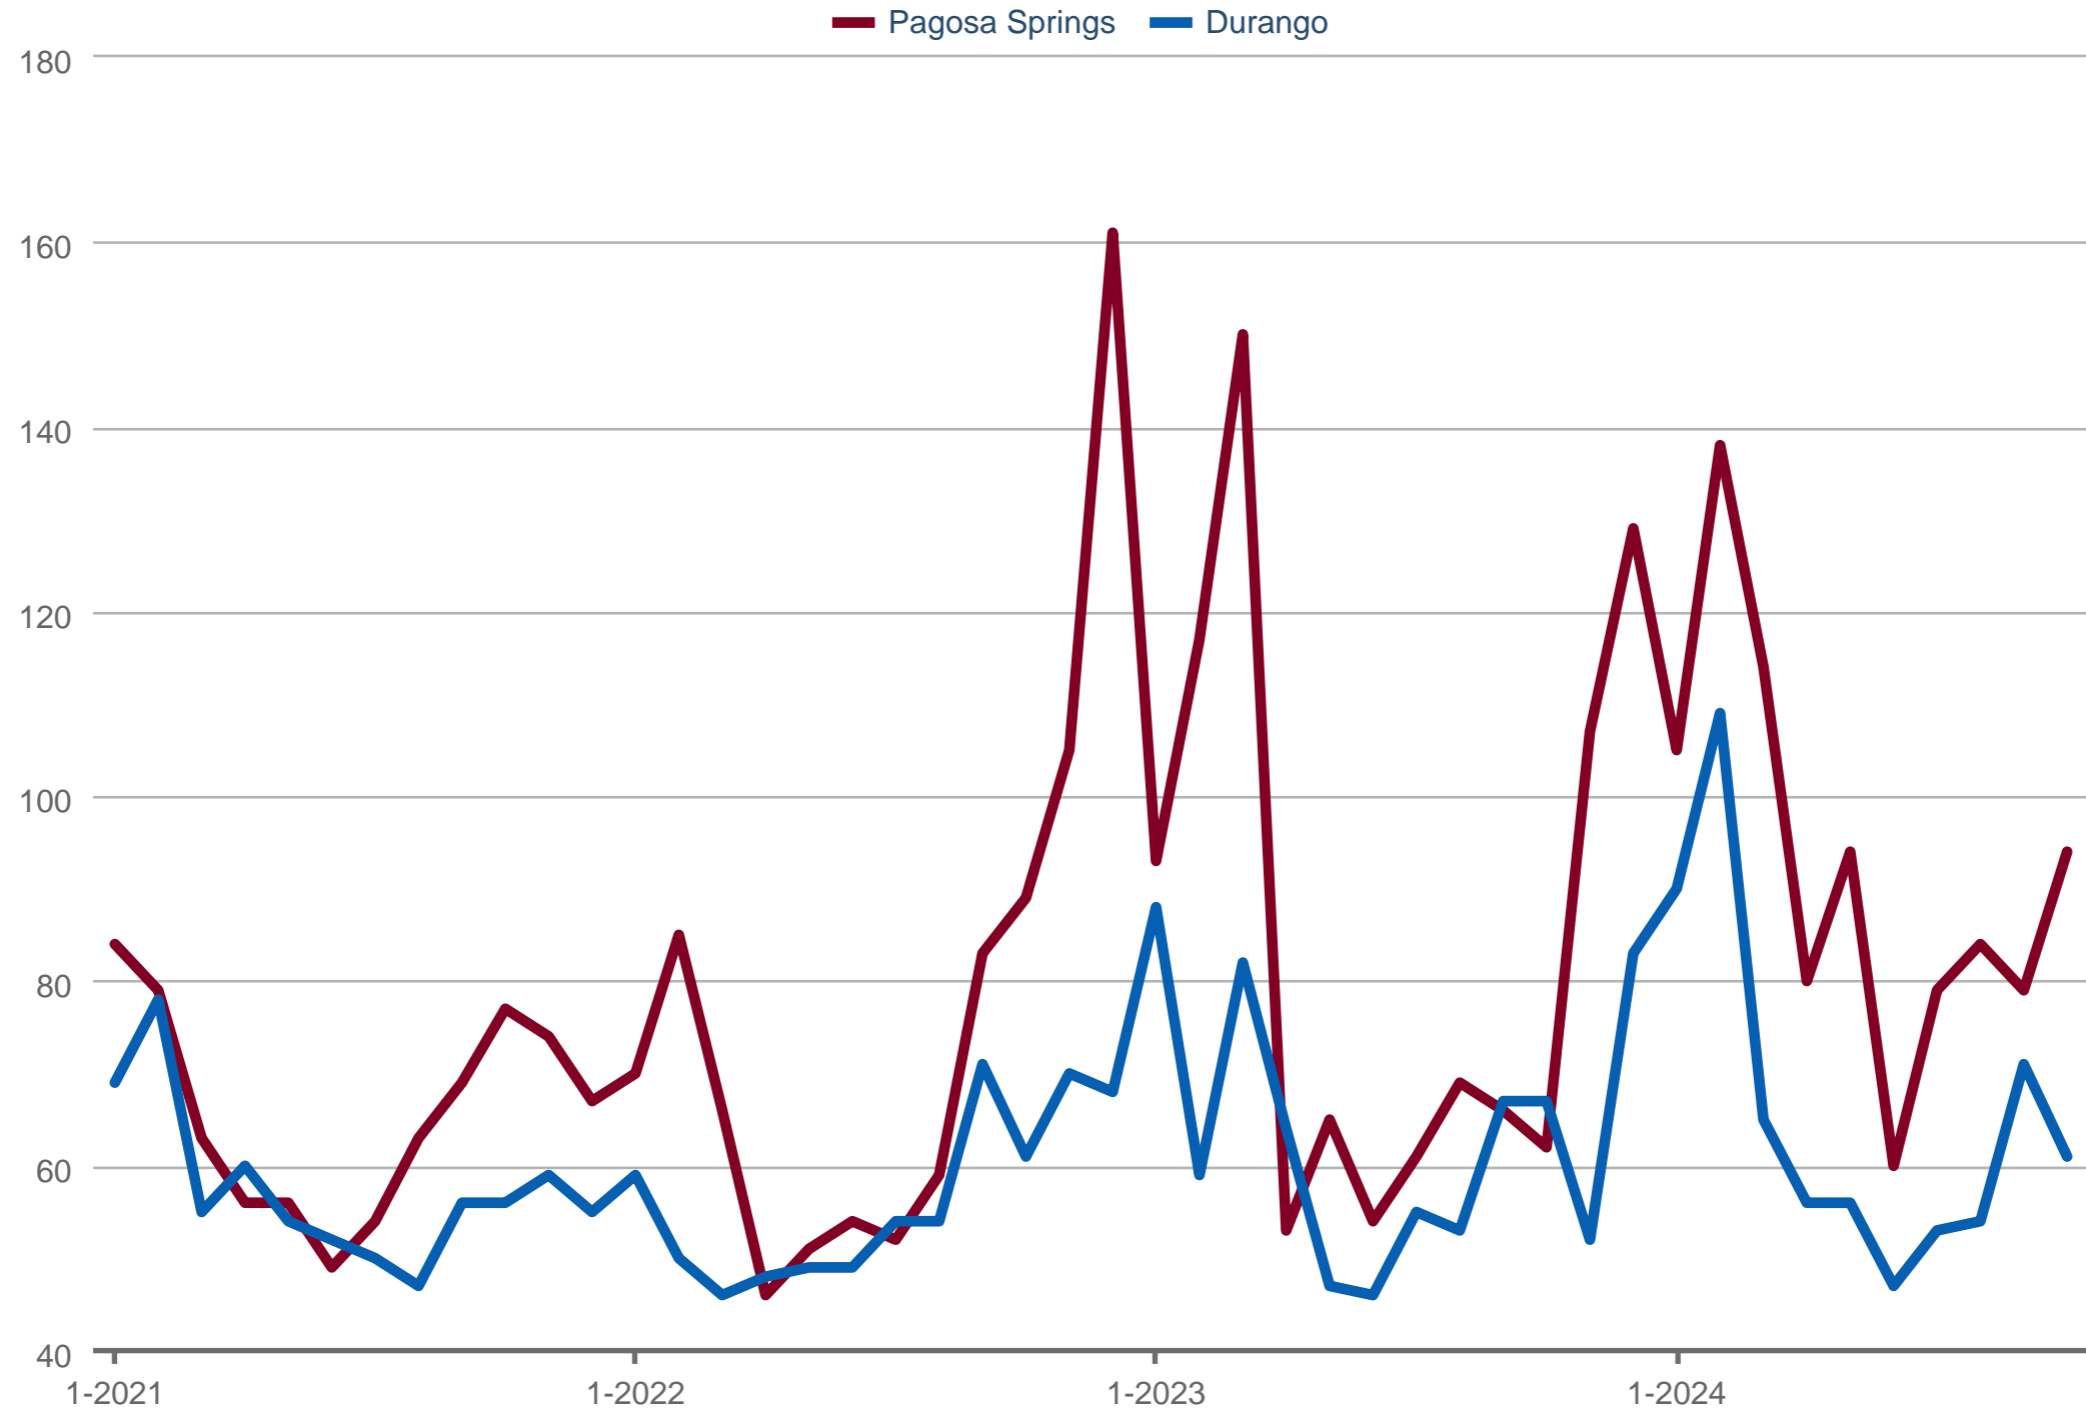

Median Days on Market

Pagosa Springs & Durango

Each data point is one month of activity. Data is from November 3, 2024.

All data from Colorado Real Estate Network. InfoSparks © 2024 ShowingTime.