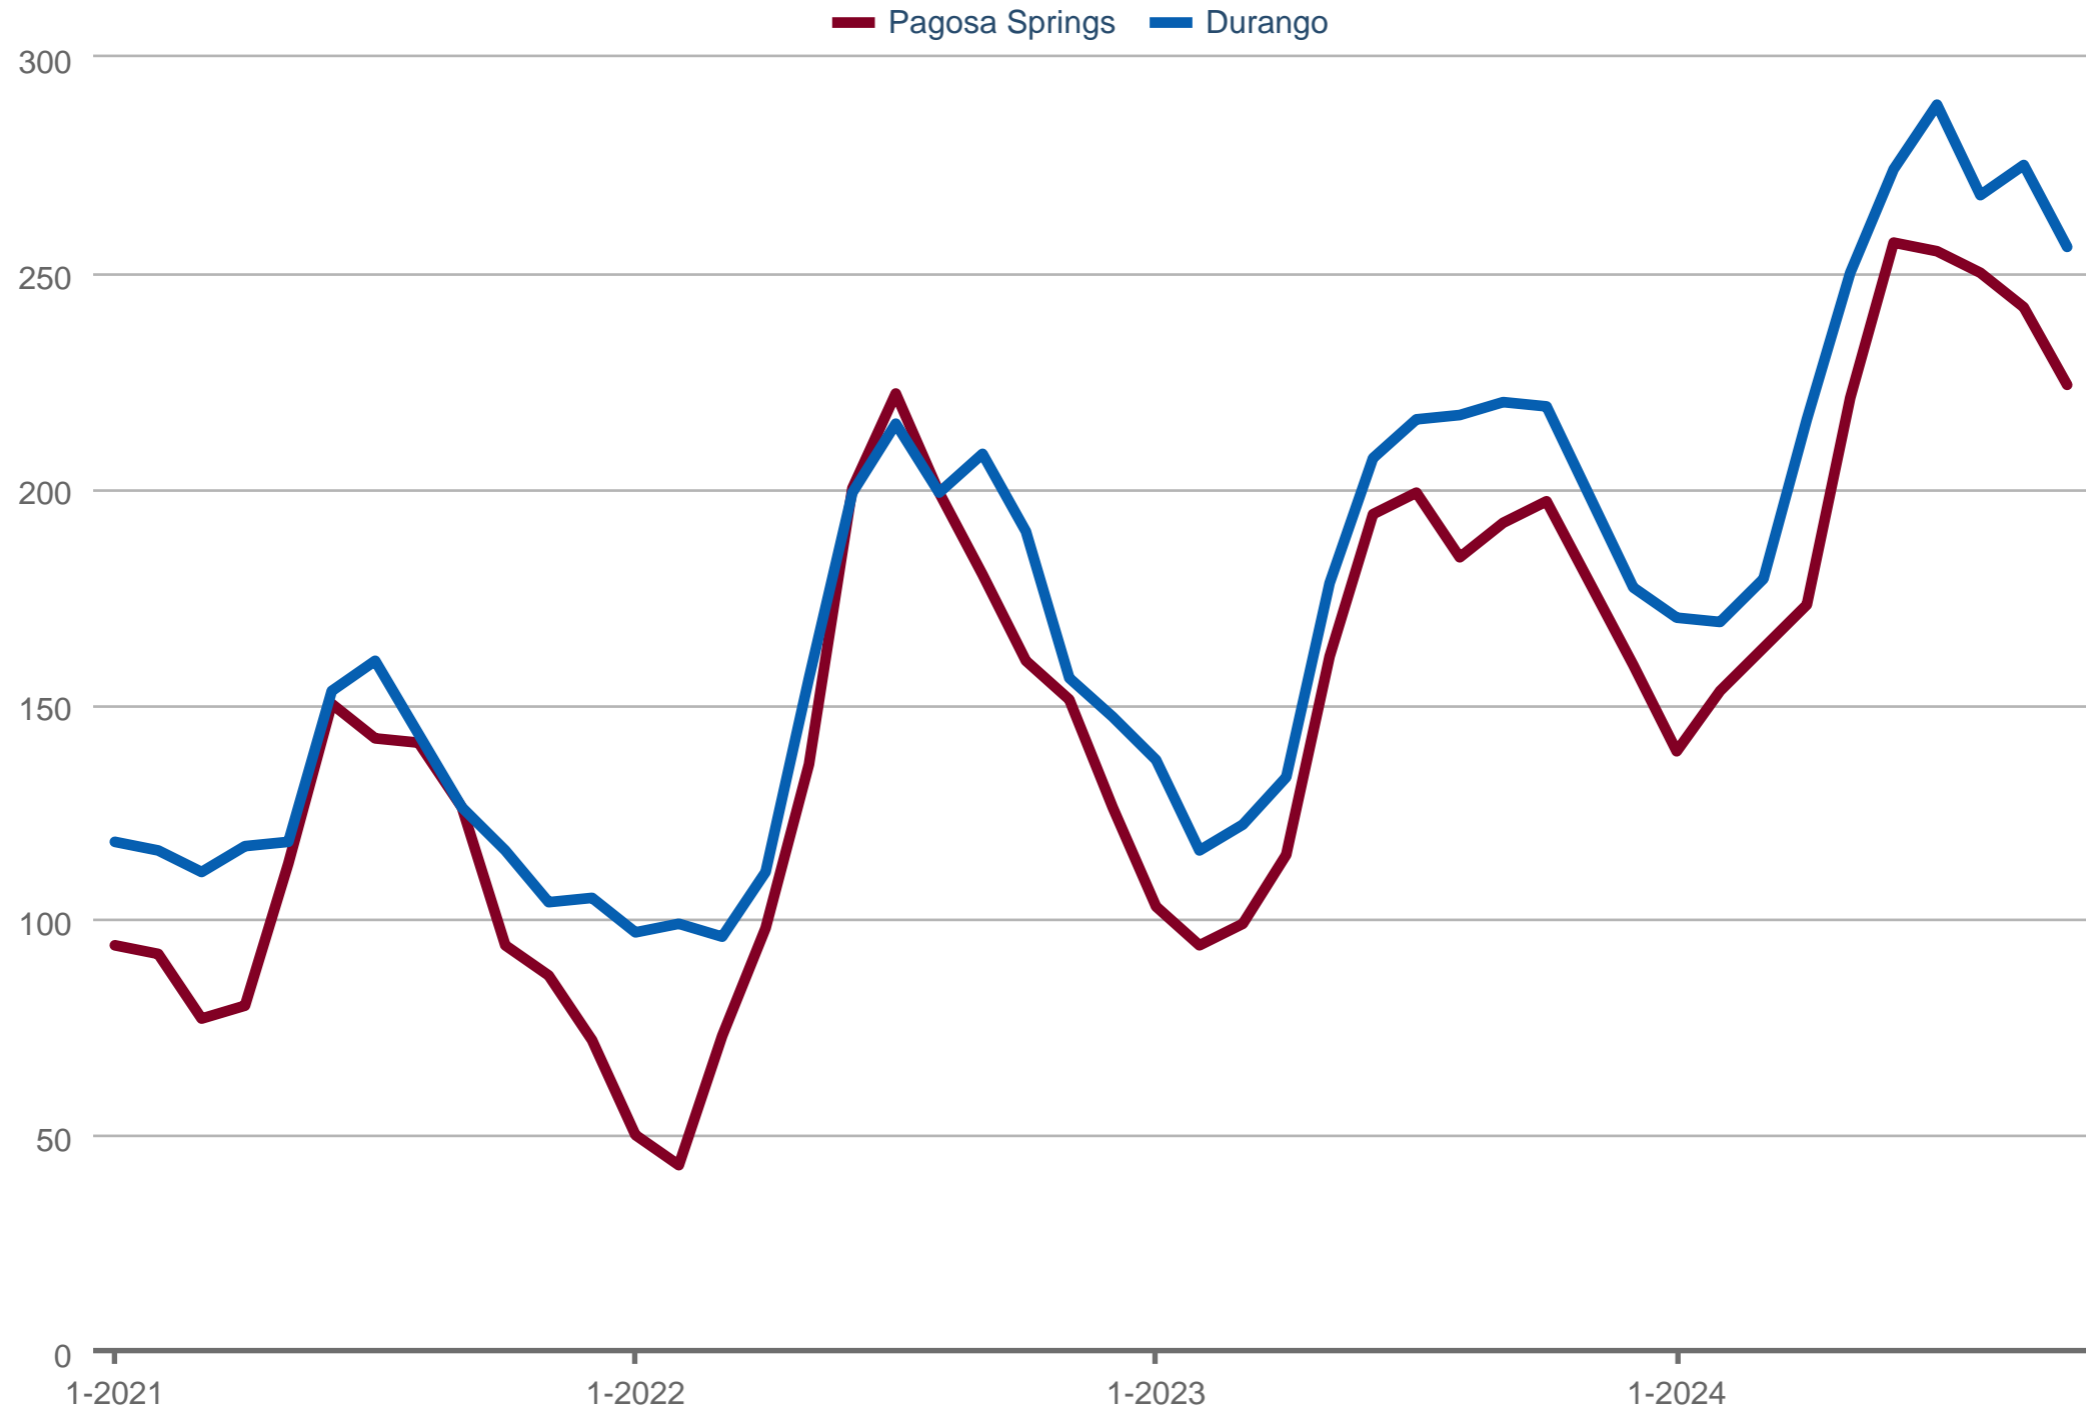

Active Listings

Pagosa Springs & Durango

Each data point is one month of activity. Data is from November 21, 2024.