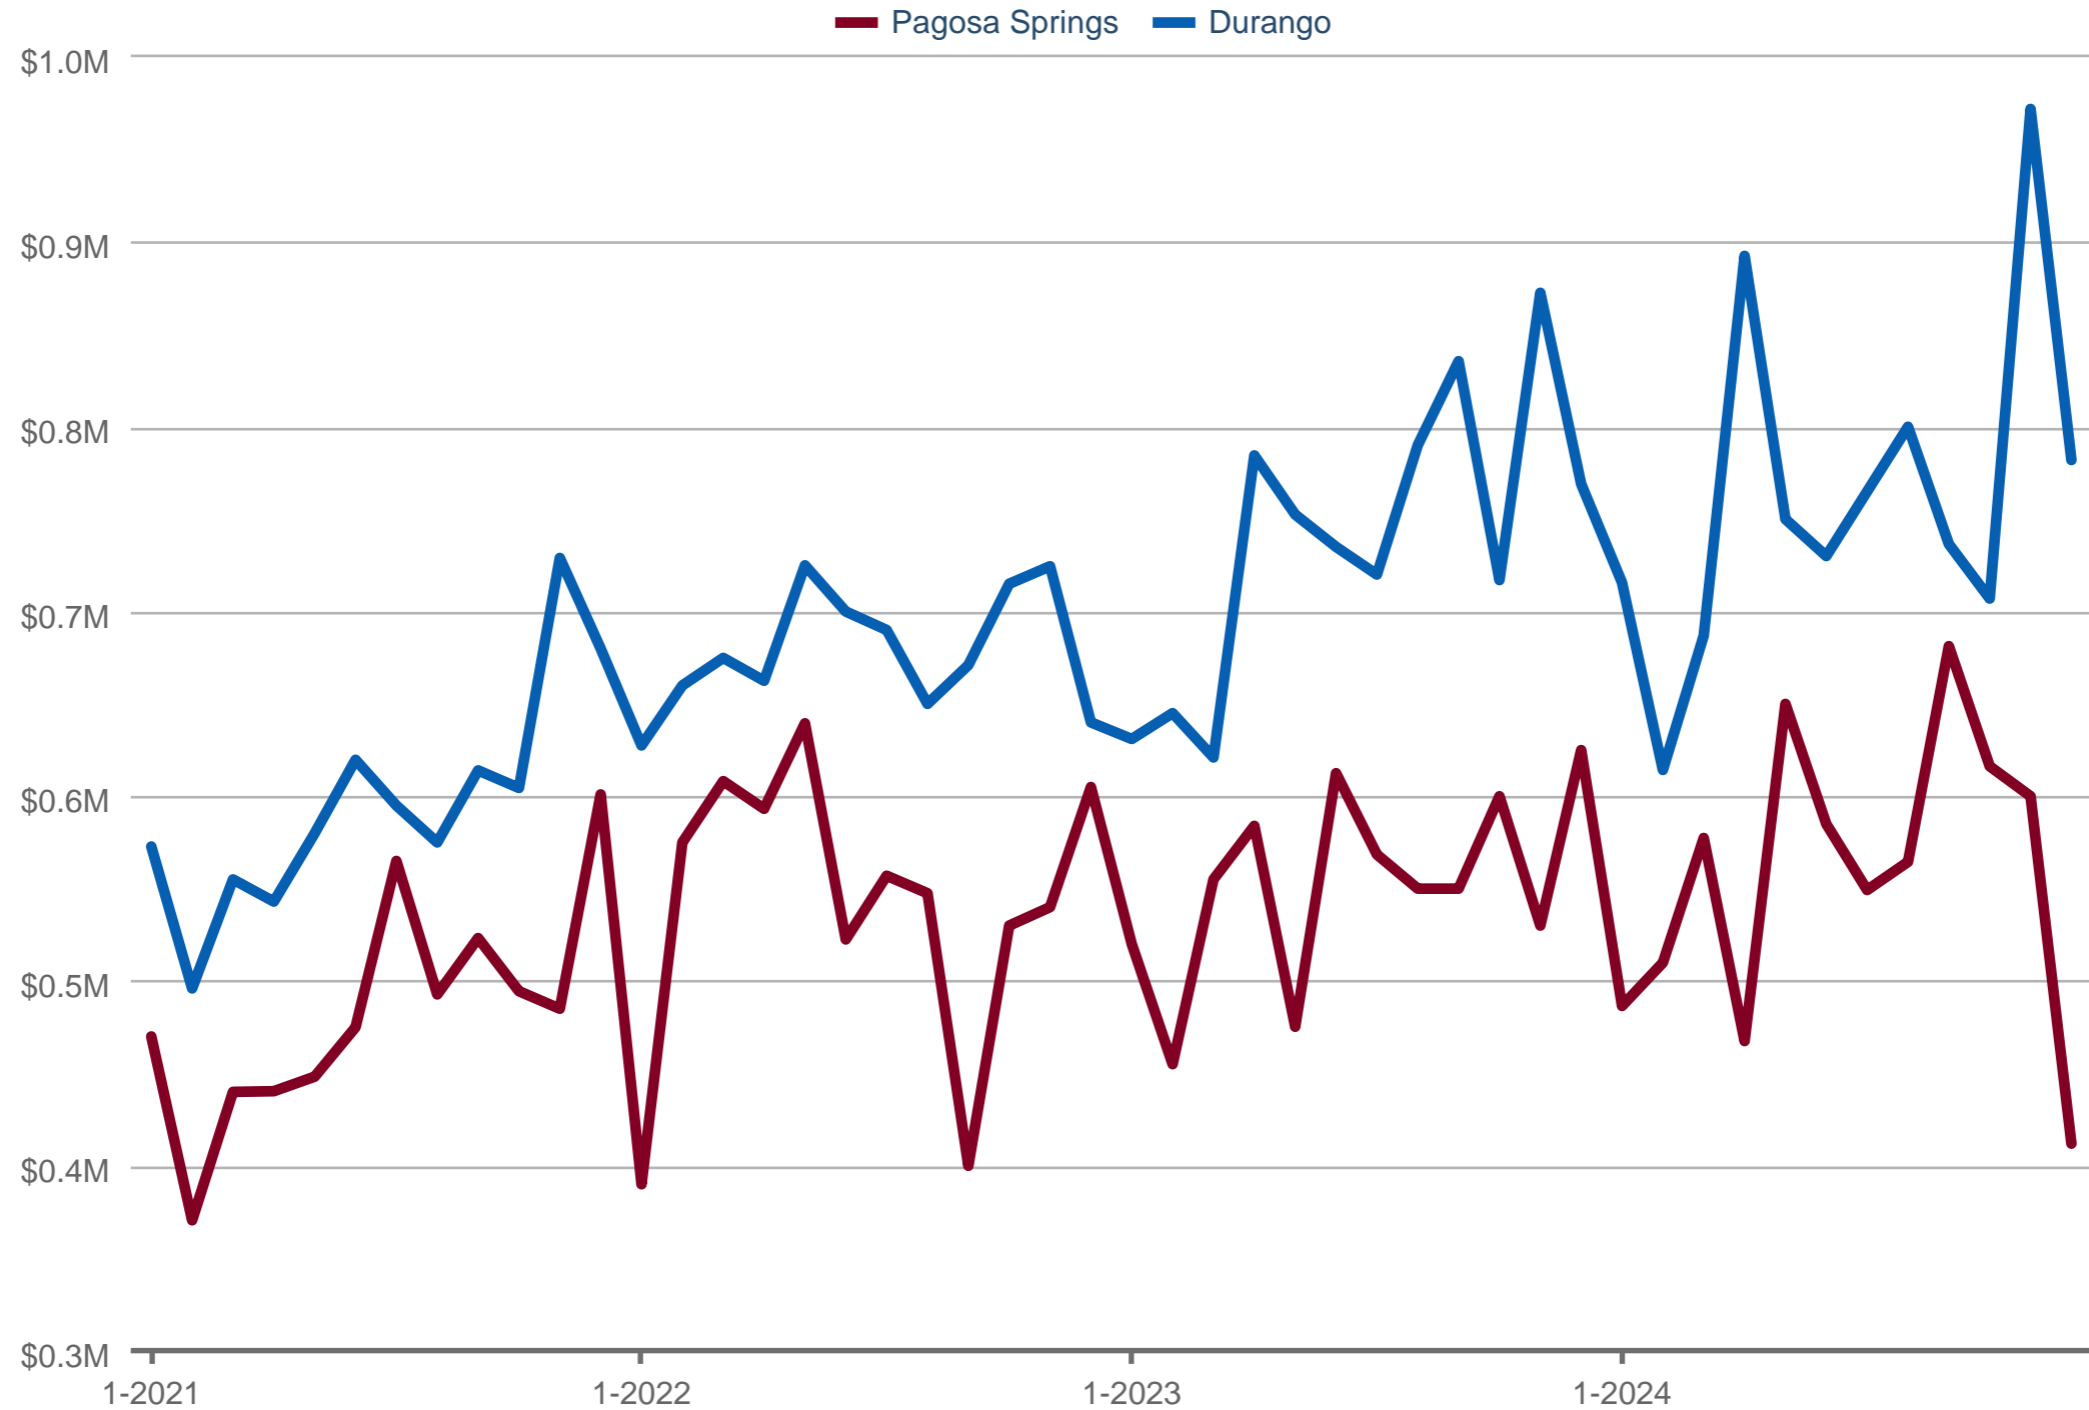

Median Sold Price

Pagosa Springs & Durango

Each data point is one month of activity. Data is from January 27, 2025.