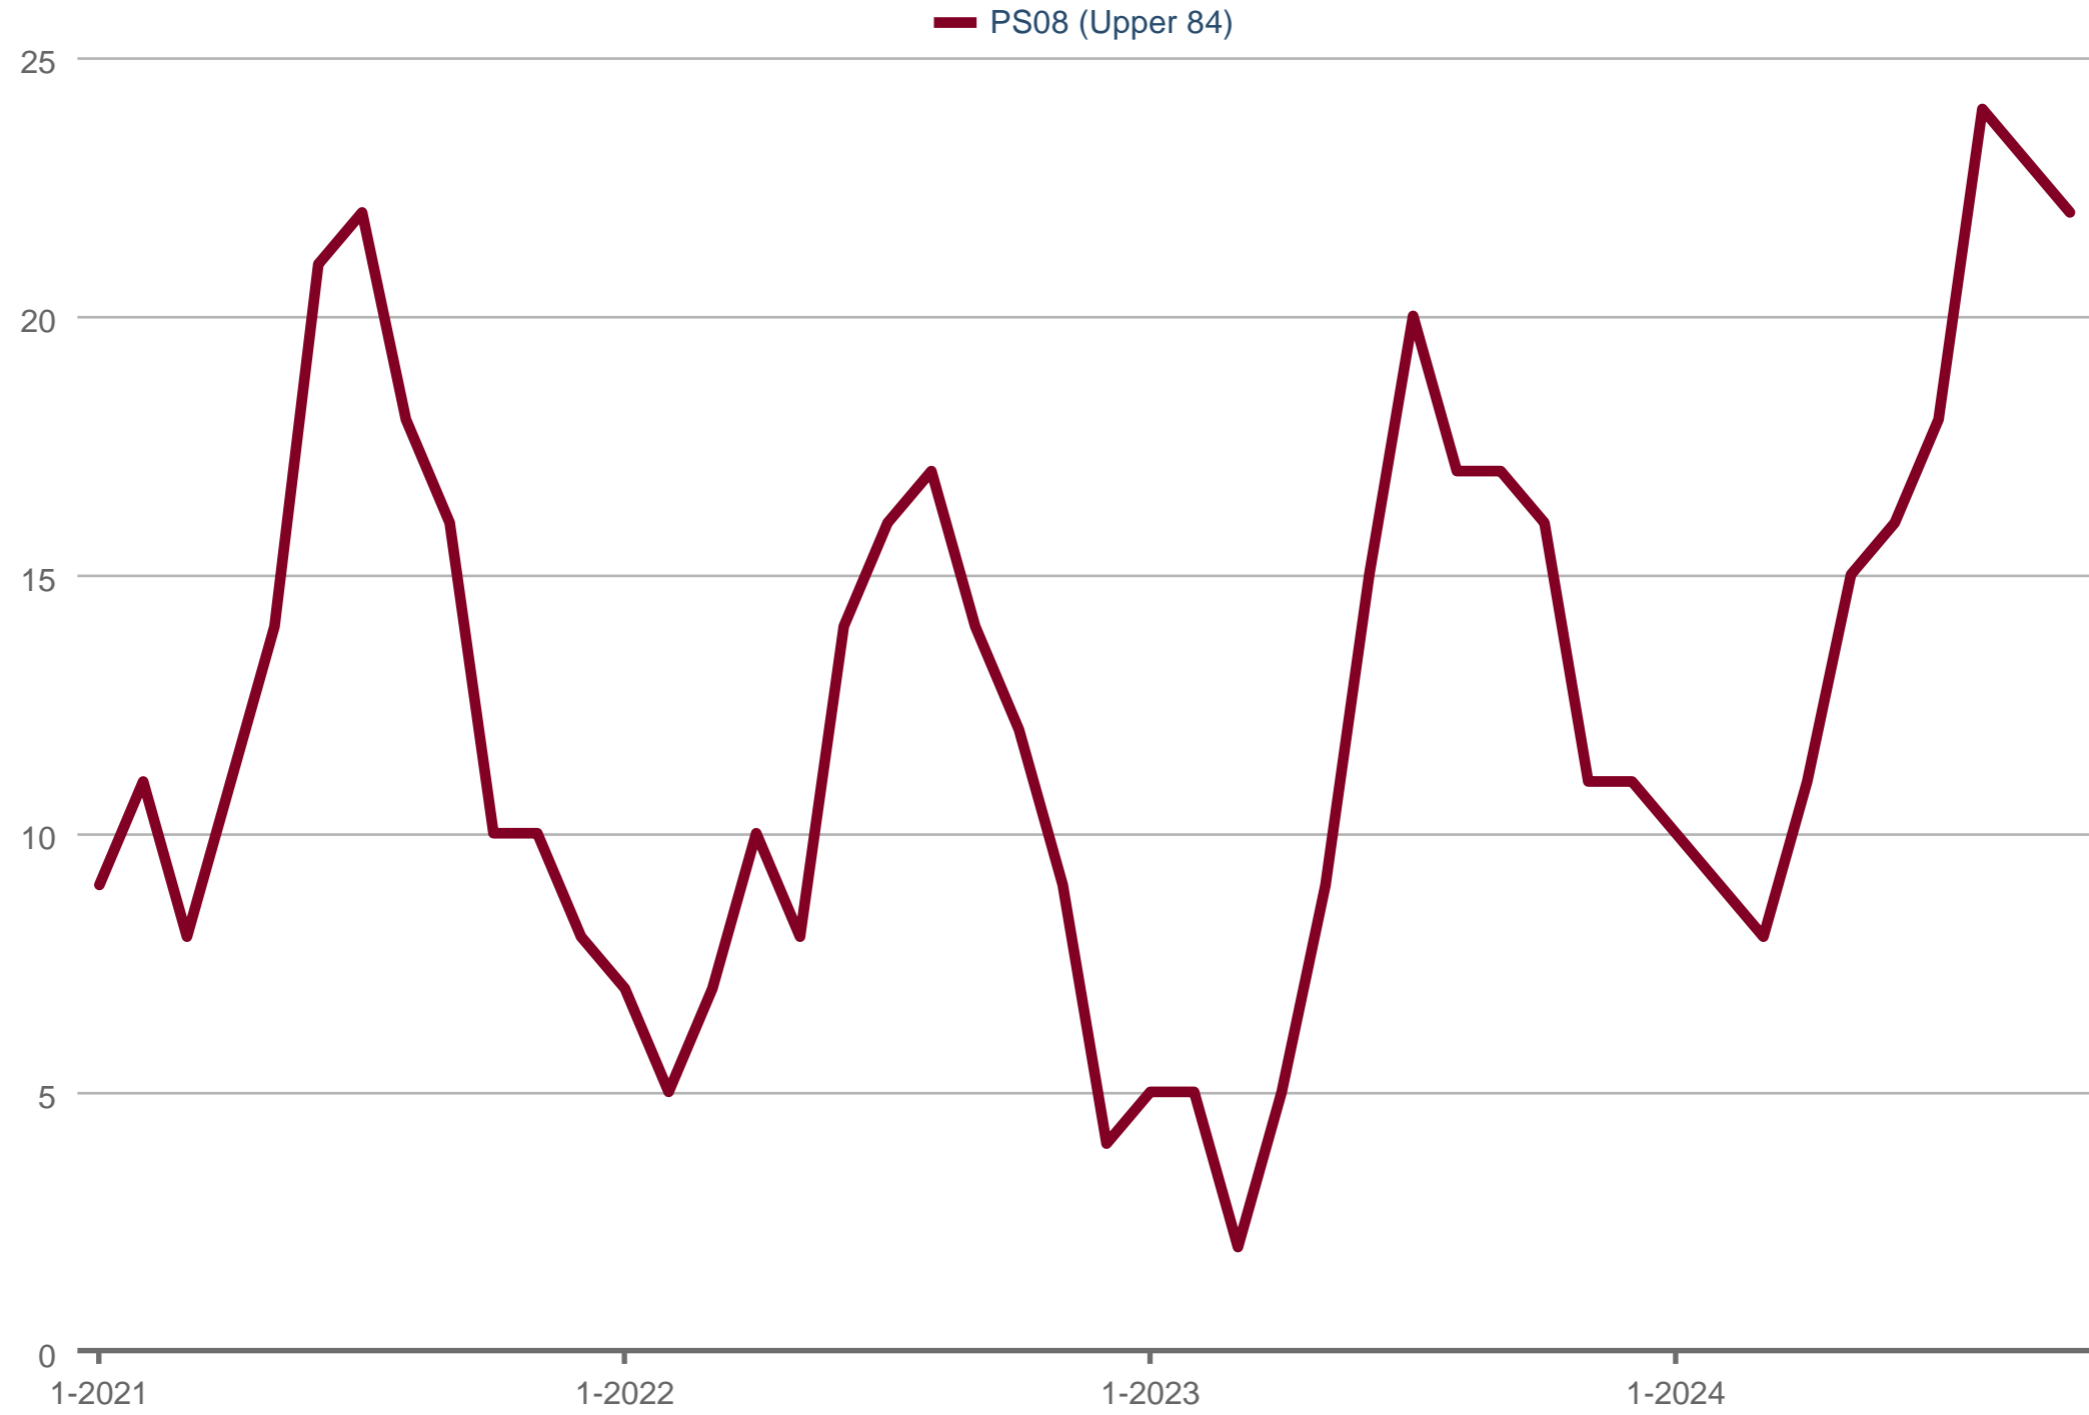

Active Listings

PS08 (Upper 84)

Each data point is one month of activity. Data is from November 21, 2024.

All data from Colorado Real Estate Network. InfoSparks © 2024 ShowingTime Plus, LLC.