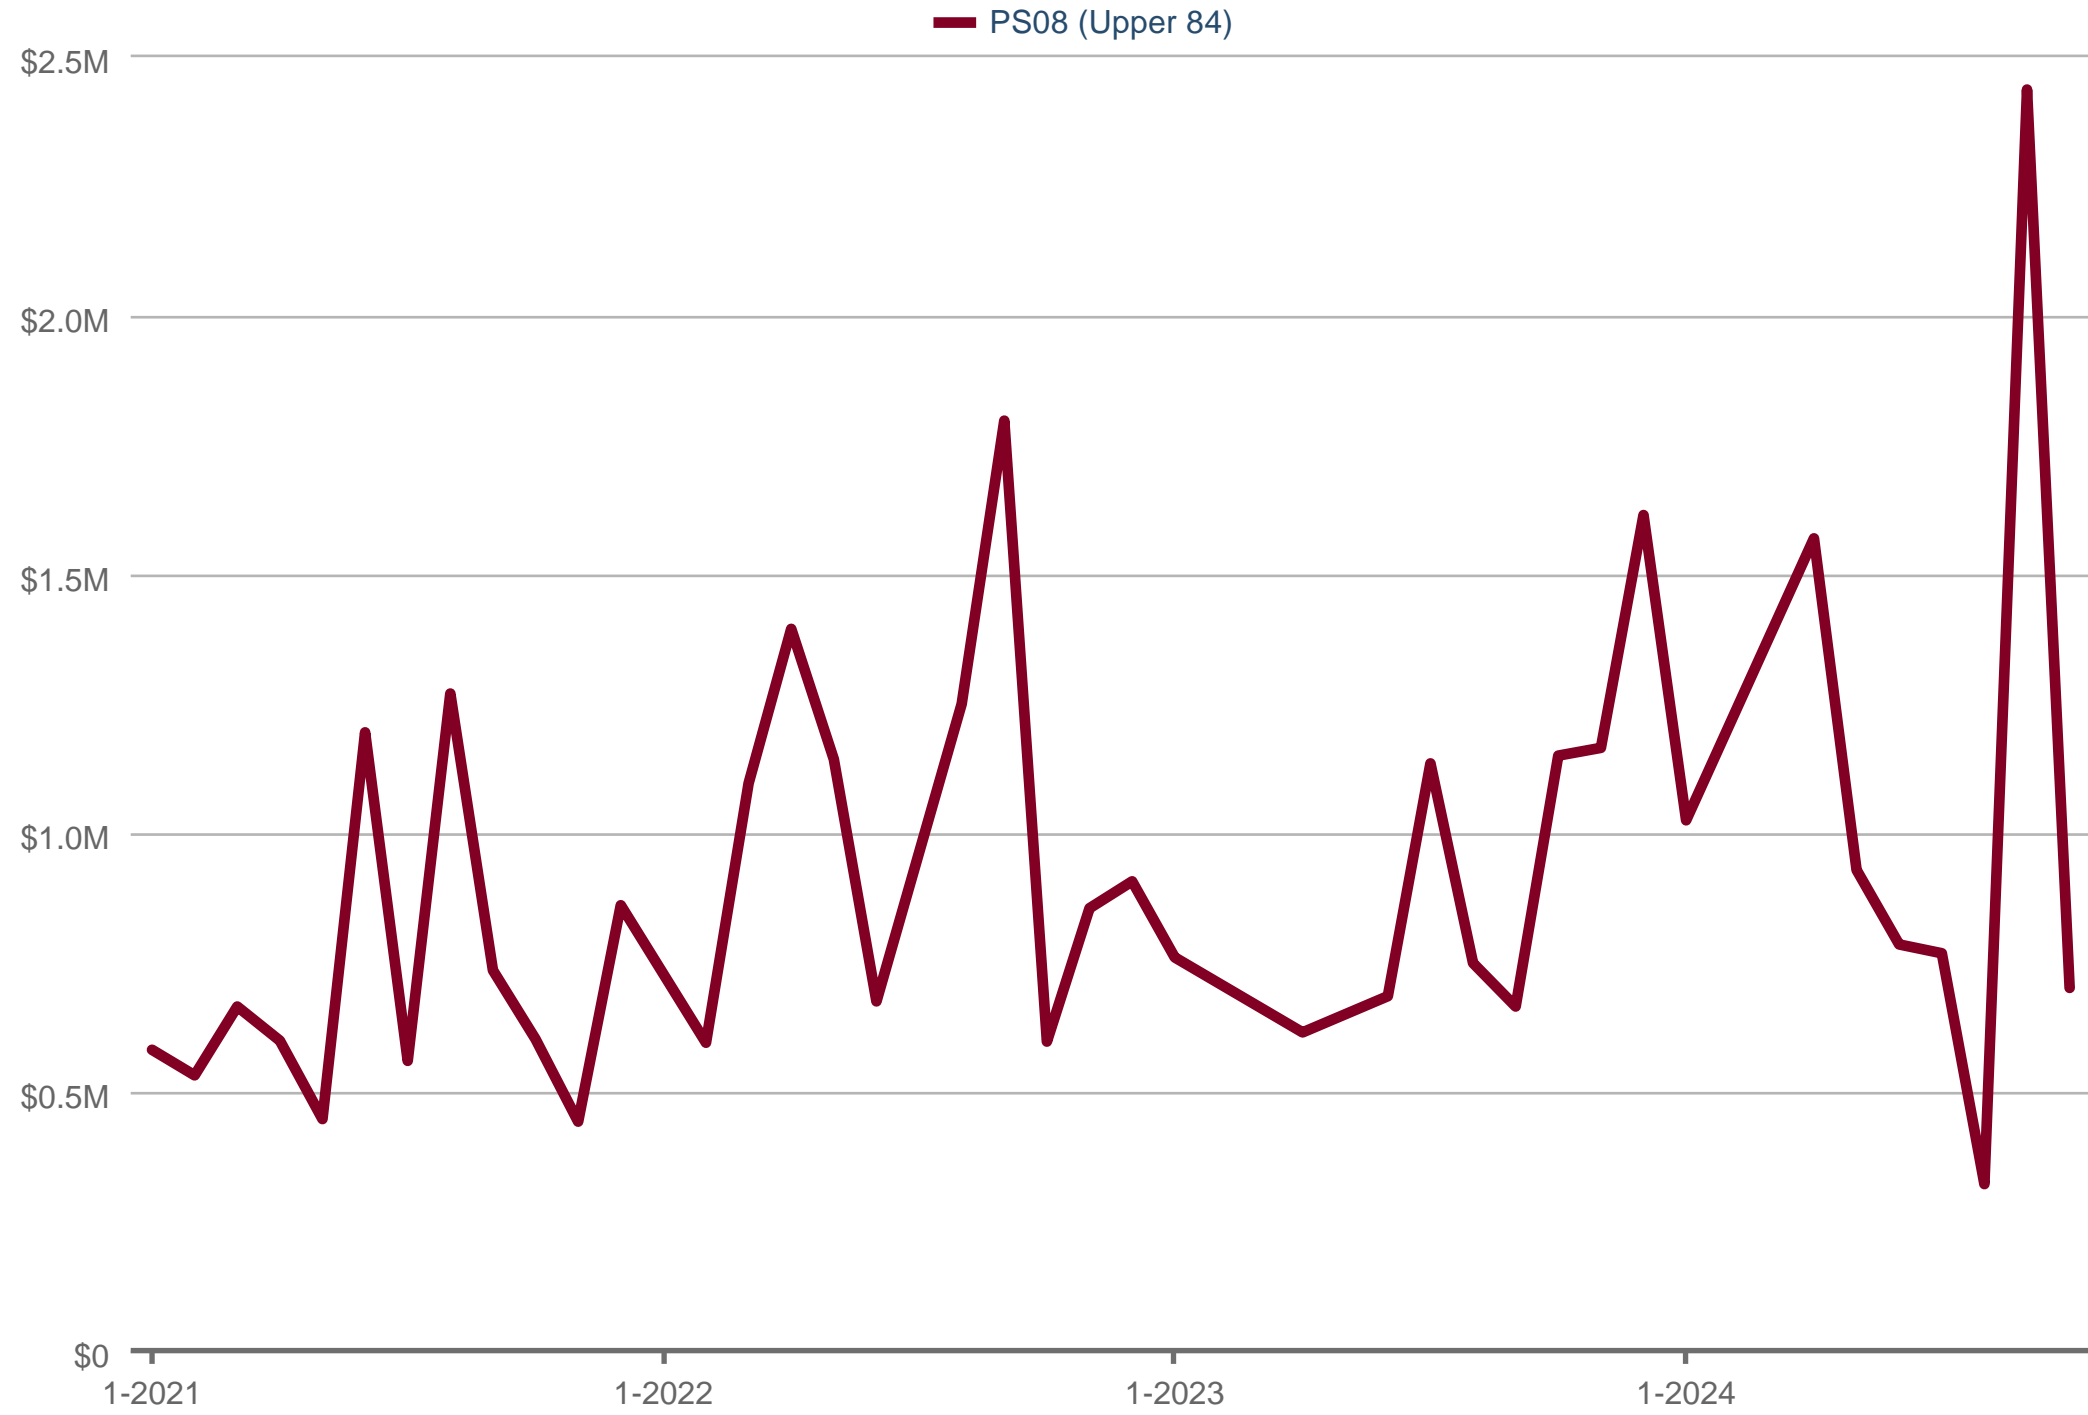

Median Sold Price

PS08 (Upper 84)

Each data point is one month of activity. Data is from November 21, 2024.