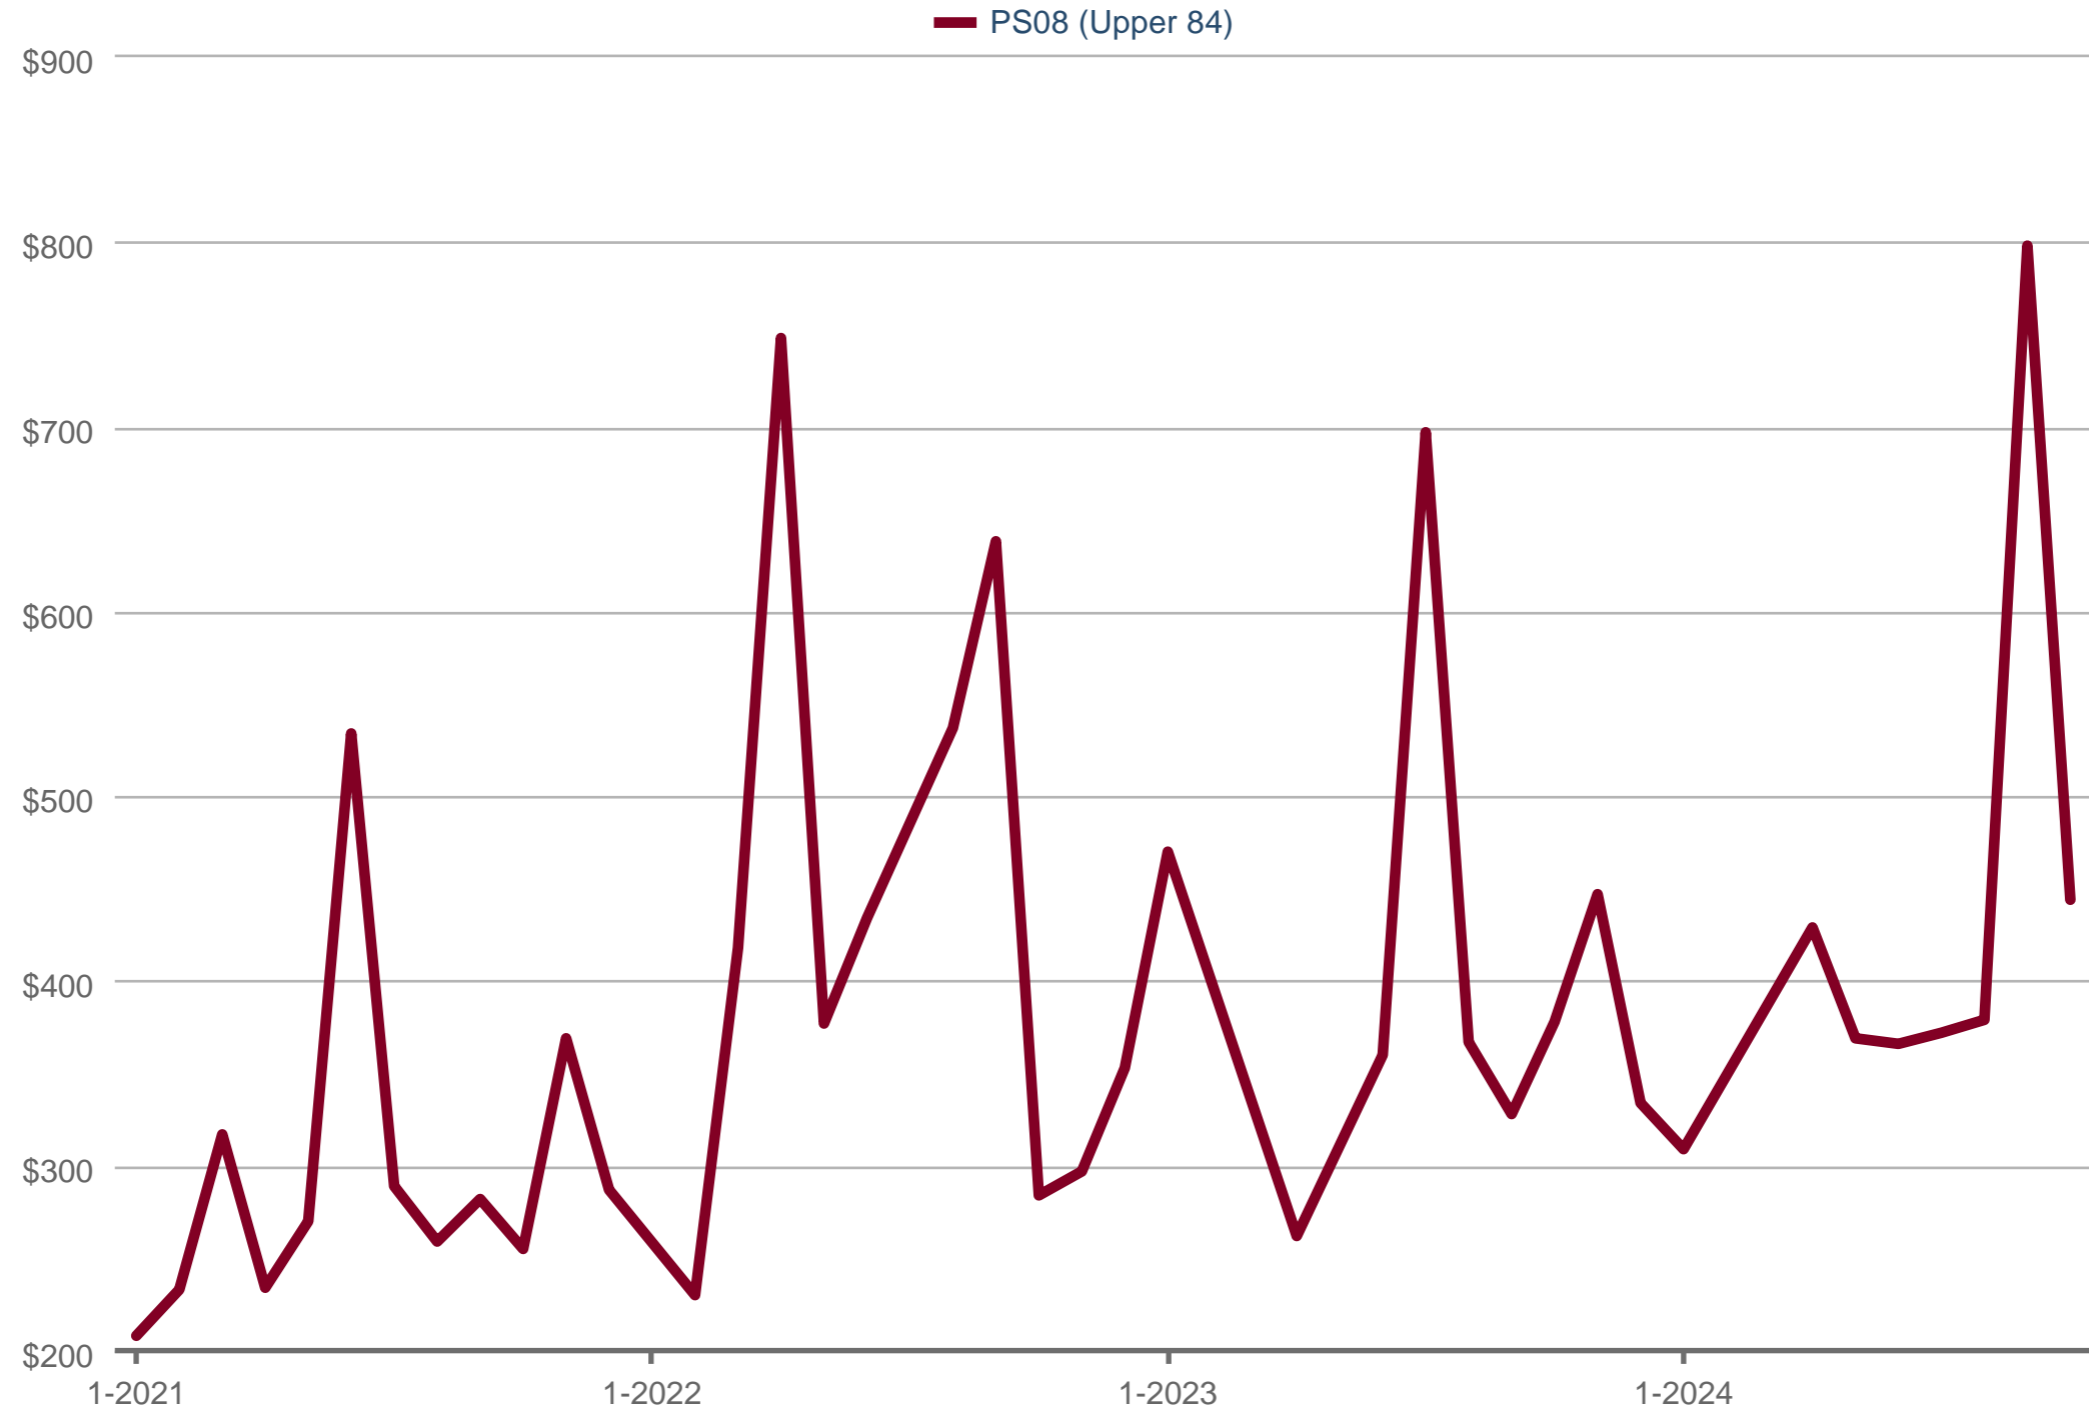

Median Price Per Square Foot

PS08 (Upper 84)

Each data point is one month of activity. Data is from November 21, 2024.

All data from Colorado Real Estate Network. InfoSparks © 2024 ShowingTime Plus, LLC.