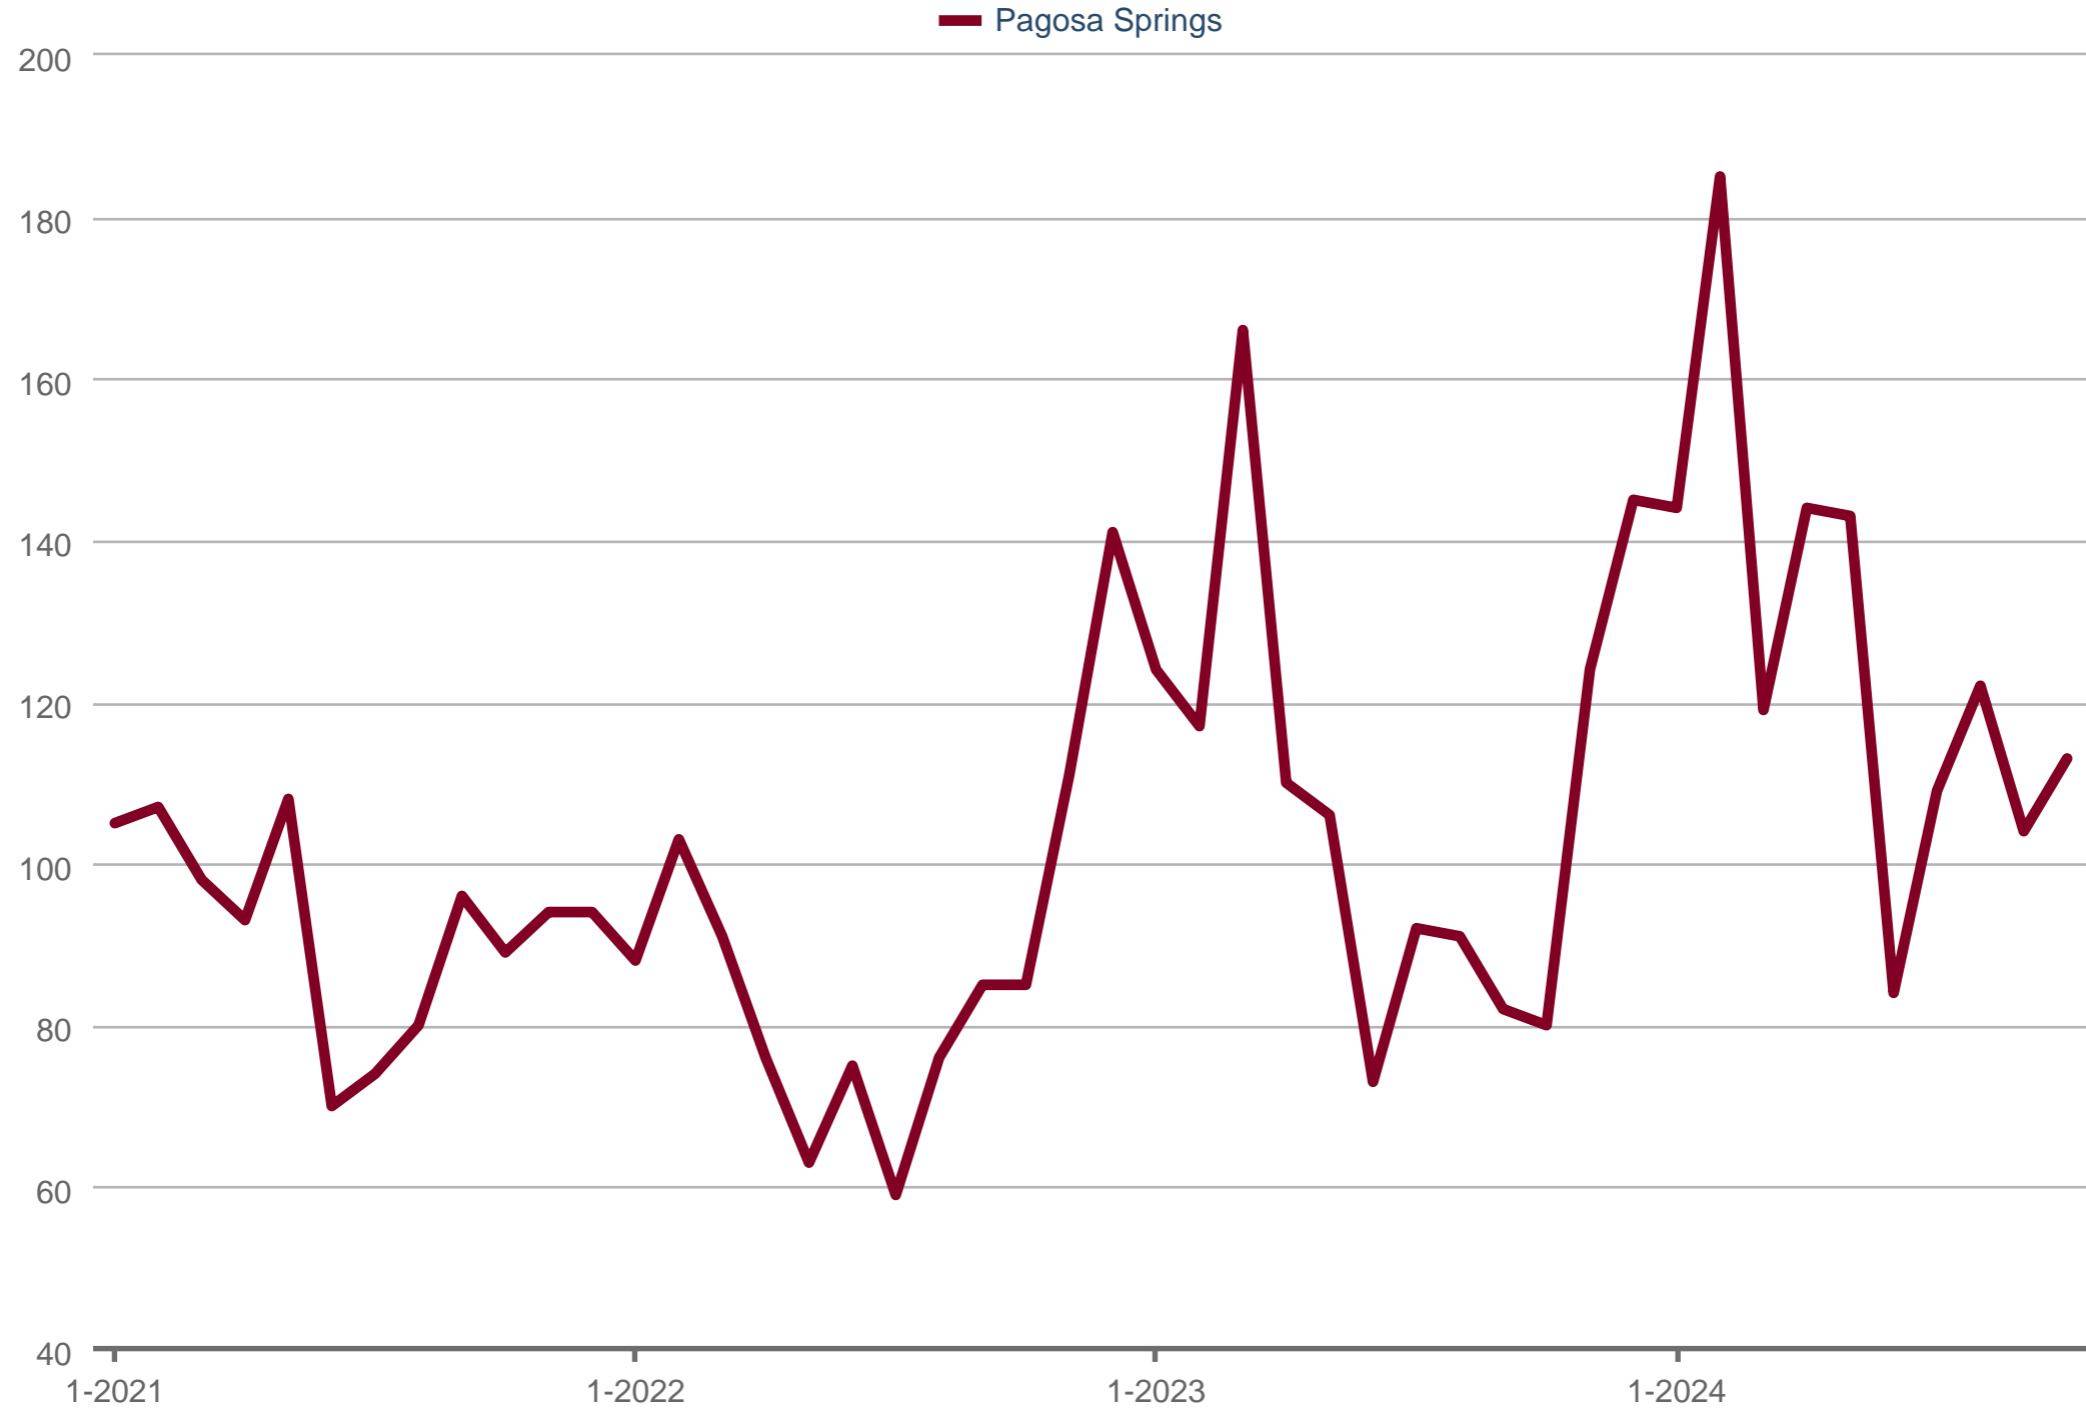

Average Days on Market

Pagosa Springs

Each data point is one month of activity. Data is from November 21, 2024.

All data from Colorado Real Estate Network. InfoSparks © 2024 ShowingTime Plus, LLC.