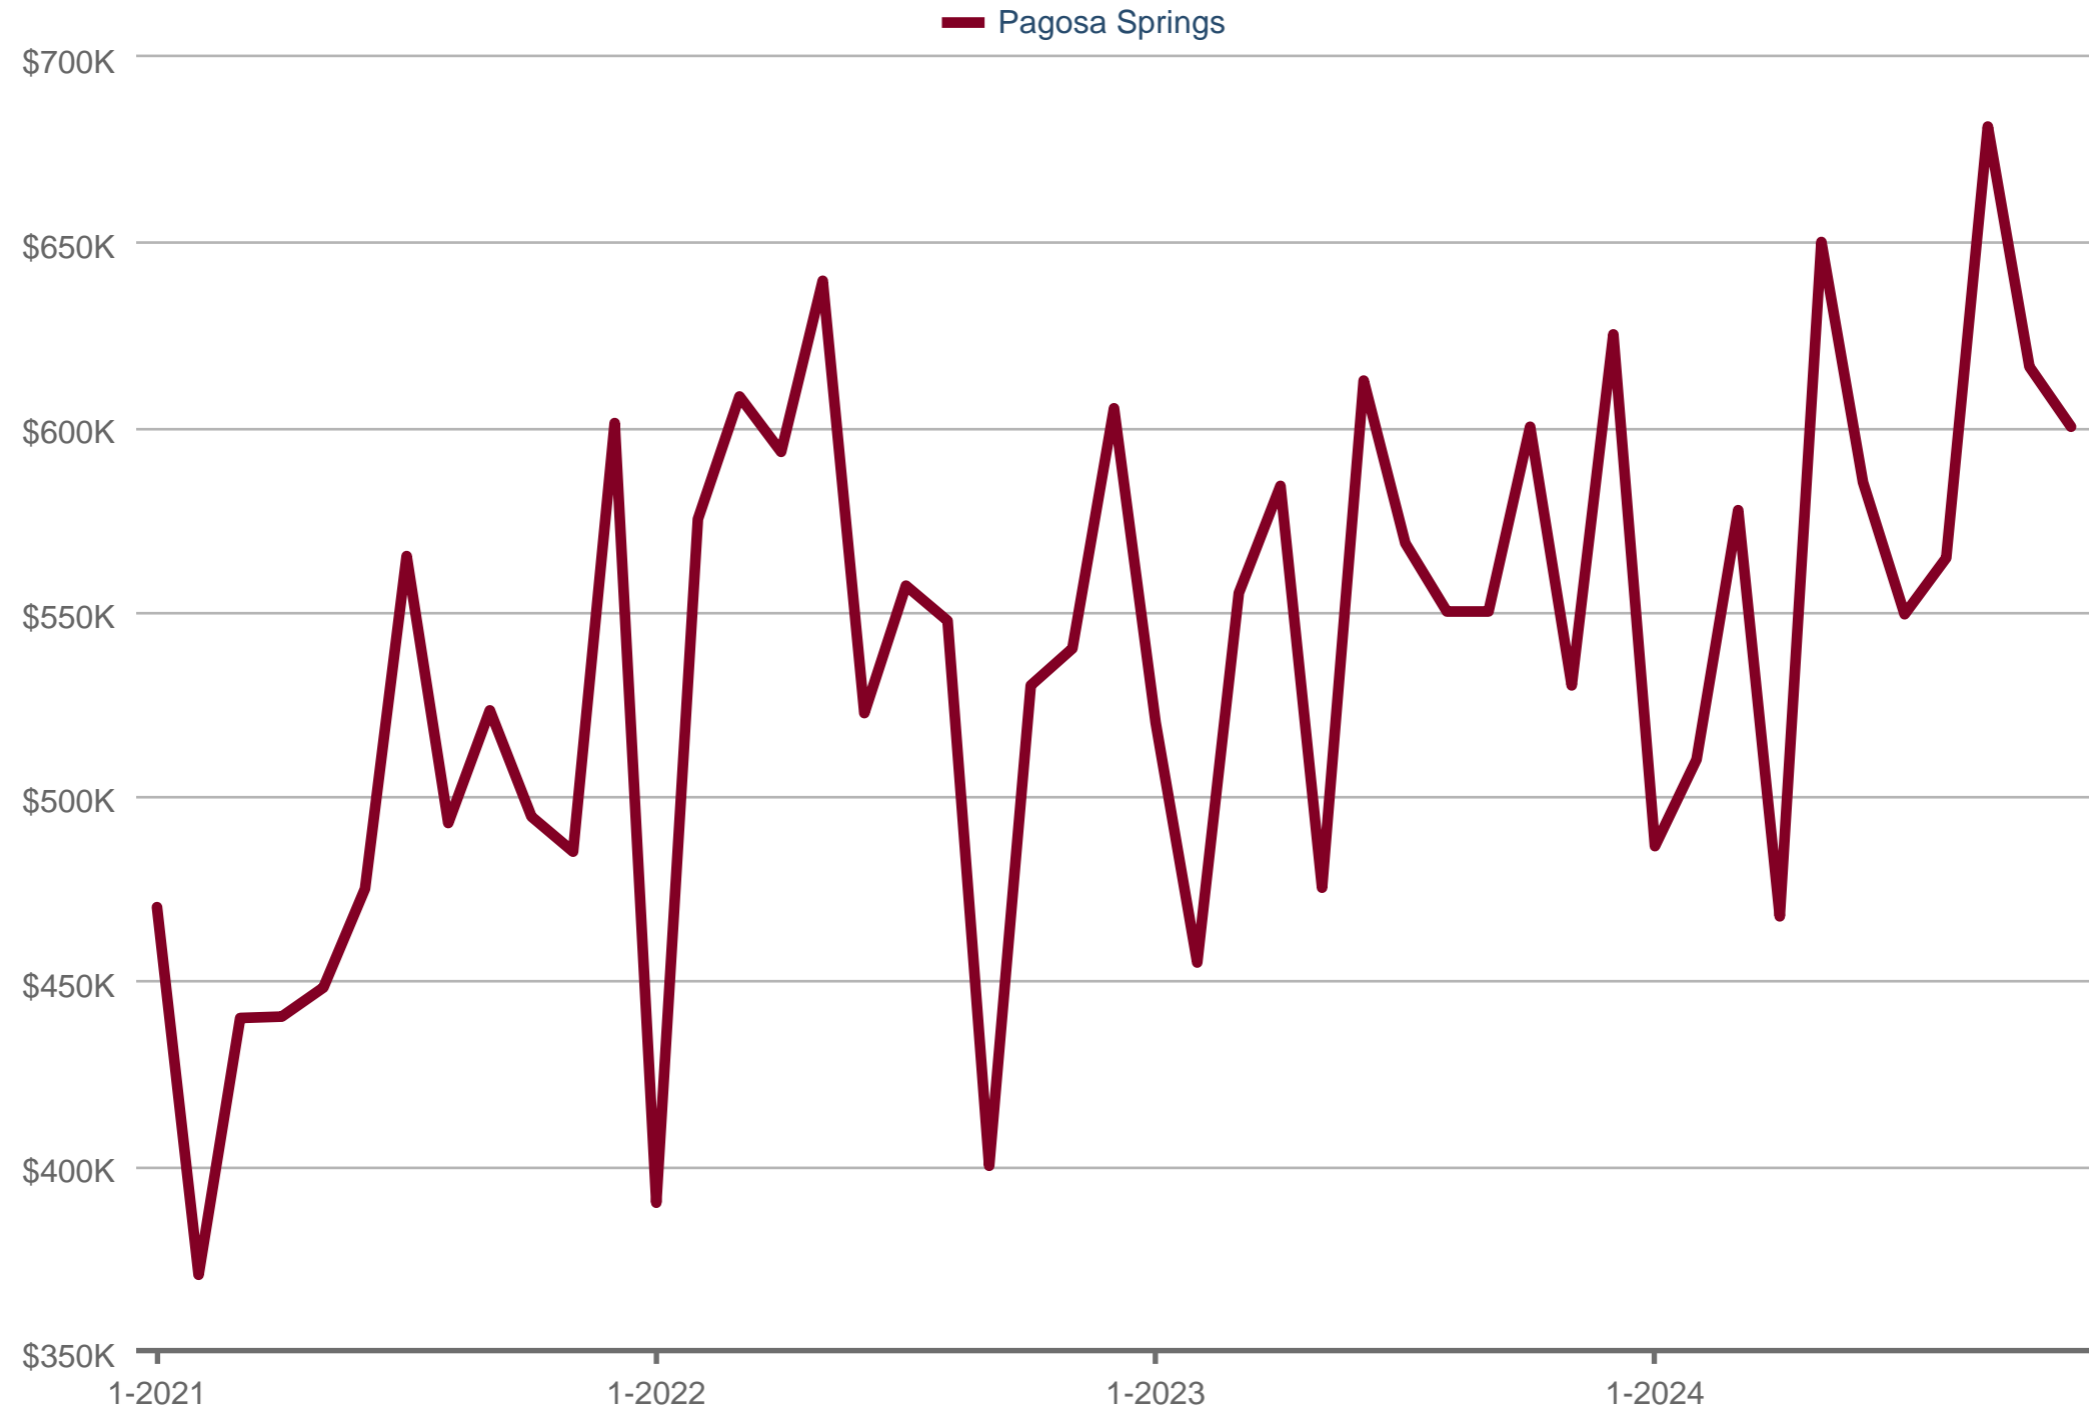

### Median Sold Price

Pagosa Springs

Each data point is one month of activity. Data is from December 30, 2024.

All data from Colorado Real Estate Network. InfoSparks © 2024 ShowingTime Plus, LLC.